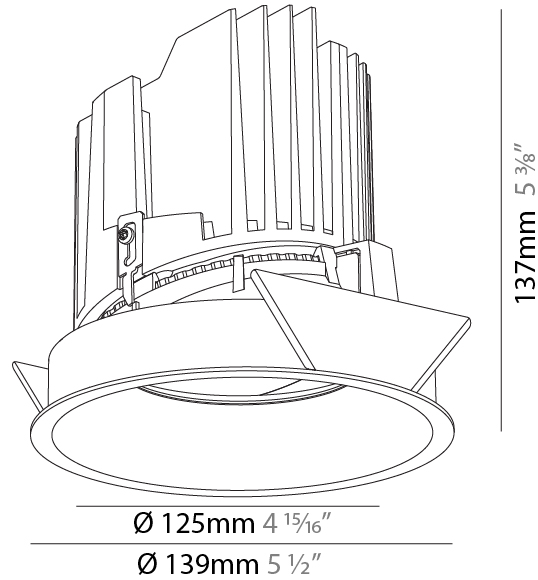

GENERAL

Series: Bioniq
 Subseries: Bioniq Round Adjustable
 Brand: Prolicht
 Division: Architectural
 Mounting Type: Recessed
 Mounting Location: Ceiling
 Subcategory: Downlight

PHYSICAL

Shape: Round
 Diameter (mm): 139
 Diameter (in): 5 1/2
 Height (mm): 137
 Height (in): 5 3/8
 Ceiling Thickness (mm): 10 / 12.5 / 15
 Ceiling Thickness (in): 3/8 or 1/2 or 9/16
 Min. Recessing Depth (mm): 150
 Min. Recessing Depth (in): 5 7/8
 Light Distribution: Adjustable / Downlight
 Weight (kg): 0.849
 Weight (lbs): 1.87
 Fixture Finish: SSR / BKV / CWI / CRY / HAB / UFT / ITA / RUA / FTG / MYG / LOD / PUS / FRO / FUP / KIA / POP / BLS / SPG / MEY / GOH / GUM / CHC / COM / ABZ / JAG / OBR / MOS / ROR
 Fixture Material: Aluminum Die Cast
 Cut-out Measurements: 130mm / 5 1/8"

GENERAL

Series: Bioniq
 Subseries: Bioniq Round Semi Adjustable
 Brand: Prolicht
 Division: Architectural
 Mounting Type: Recessed
 Mounting Location: Ceiling
 Subcategory: Downlight

PHYSICAL

Shape: Round
 Diameter (mm): 139
 Diameter (in): 5 1/2
 Height (mm): 137
 Height (in): 5 3/8
 Ceiling Thickness (mm): 10 / 12.5 / 15
 Ceiling Thickness (in): 3/8 or 1/2 or 9/16
 Min. Recessing Depth (mm): 150
 Min. Recessing Depth (in): 5 7/8
 Light Distribution: Adjustable / Downlight
 Weight (kg): 0.851
 Weight (lbs): 1.88
 Fixture Finish: SSR / BKV / CWI / CRY / HAB / UFT / ITA / RUA / FTG / MYG / LOD / PUS / FRO / FUP / KIA / POP / BLS / SPG / MEY / GOH / GUM / CHC / COM / ABZ / JAG / OBR / MOS / ROR
 Fixture Material: Aluminum Die Cast
 Cut-out Measurements: 130mm / 5 1/8"

OPTICAL

Reflector°: 10
 Adjustability: Rotational 355°; Tilt 10°

RATINGS AND CERTIFICATIONS

Certified By: Certified for North American Standards
 IP rating: IP54

130mm 5 1/8"	150mm 5 7/8"	10 15mm 3/8" 9/16"	10°	355°		